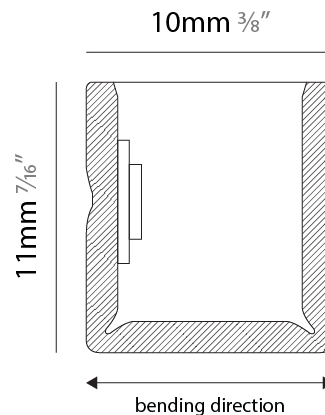

E12W0004-

base number Color
Temperature

1. To build a product code in our configurator select the specify button on the base model # product page
2. To build a manual product code on this datasheet choose from the options listed below in blue font and add the suffix to the base model #

GENERAL

Series: Flexlite
Subseries: Firenze Palla Monopoint
Brand: Unonovesette
Division: Exterior
Mounting Type: Surface
Mounting Location: Wall
Subcategory: Wall Effect

PHYSICAL

Shape: Curves
Length (mm): 1000
Length (in): 39 ³/₈
Width (mm): 10
Width (in): 0 ³/₈
Height (mm): 11
Height (in): 0 ⁷/₁₆
Light Distribution: Omnidirectional
Diffuser: Polyurethane - Opal
Fixture Finish: WHI
Fixture Material: PVC / Polyurethane
Cable Details: Neoprene 300mm 2x0.5 mm2
Upon Request: Custom length - maximum of 5 meters

ELECTRICAL

Lamp Type: LED
Input Wattage (W): 13.57/m
Total Output Wattage (W): 11.21/m
Dimming: Non-Dimmable / 0-10V Dimming
Driver Included: No
Driver Location: Remote
Driver Type: Constant Voltage - Universal
Driver Class: Class 2
Input Voltage (V): 120 - 277
Output Voltage (V): 24

LED

Color Temperature (°K): 2700 / 3150 / 4300 / 5250
Max. Delivered Lumen (lm): 470 (3150K)
CRI: >85 CRI
Lamp Life (hrs): 50000
Upon Request: Dim to Warm

OPTICAL

Optic°: 120° Diffused light

RATINGS AND CERTIFICATIONS

Certified By: Certified for North American Standards
IP rating: IP68 (for permanent submersion 5m)