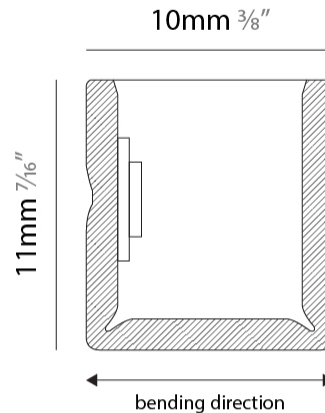

PROJECT
TYPE
SPECIFIER
QUANTITY
DATE

1. To build a product code in our configurator select the specify button on the base model # product page
2. To build a manual product code on this datasheet choose from the options listed below in blue font and add the suffix to the base model #

GENERAL

Series: Flexlite
Subseries: Firenze Palla Monopoint
Brand: Unonovesette
Division: Exterior
Mounting Type: Surface
Mounting Location: Wall
Subcategory: Wall Effect

PHYSICAL

Shape: Curves
Length (mm): 1000
Length (in): 39 ³/₈
Width (mm): 10
Width (in): 0 ³/₈
Height (mm): 11
Height (in): 0 ⁷/₁₆
Light Distribution: Omnidirectional
Diffuser: Polyurethane - Opal
Fixture Finish: WHI
Fixture Material: PVC / Polyurethane
Cable Details: Neoprene 300mm 2x0.5 mm2
Upon Request: Custom length - maximum of 5 meters

ELECTRICAL

Lamp Type: LED
Input Wattage (W): 13.57/m
Total Output Wattage (W): 11.21/m
Dimming: Non-Dimmable / 0-10V Dimming
Driver Included: No
Driver Location: Remote
Driver Type: Constant Voltage - Universal
Driver Class: Class 2
Input Voltage (V): 120 - 277
Output Voltage (V): 24

LED

Color Temperature (°K): 2700 / 3150 / 4300 / 5250
Max. Delivered Lumen (lm): 470 (3150K)
CRI: >85 CRI
Lamp Life (hrs): 50000
Upon Request: Dim to Warm

OPTICAL

Optic°: 120° Diffused light

RATINGS AND CERTIFICATIONS

Certified By: Certified for North American Standards
IP rating: IP68 (for permanent submersion 5m)